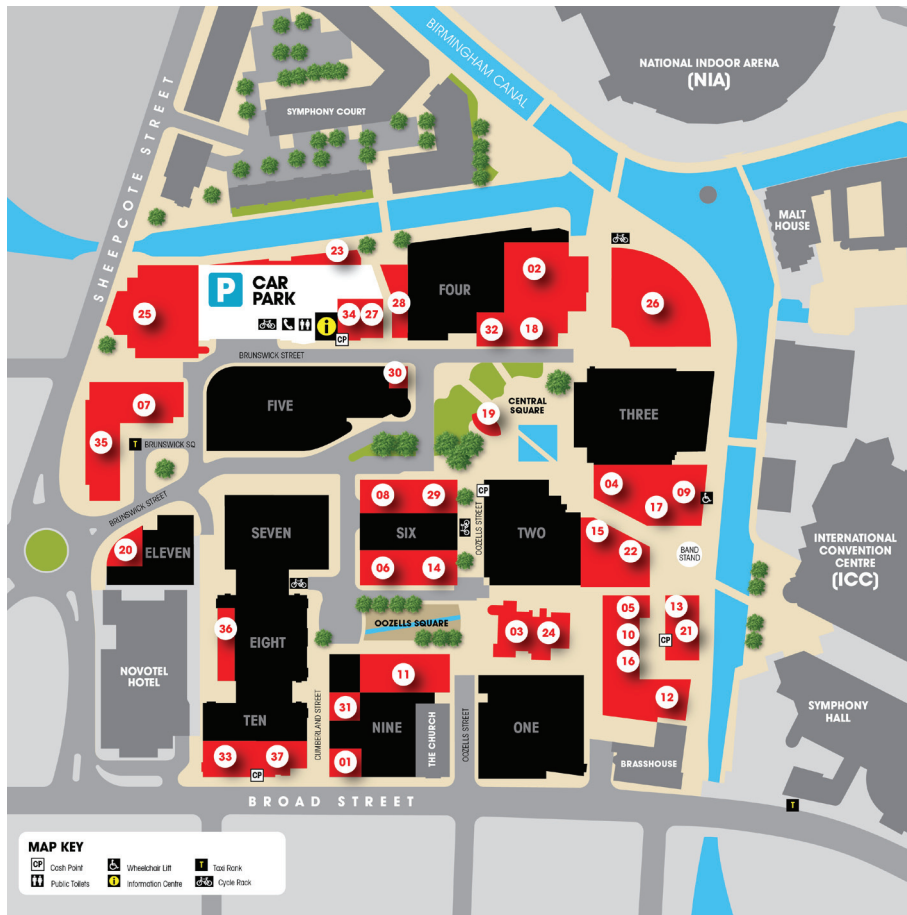

## RESTAURANTS

- 01. Around the World in 80 Dishes
- 02. Bank Restaurant
- 03. Café Ikon
- 04. Café Rouge
- 05. Carluccio's
- 06. Cielo
- 07. City Café
- 08. Edmunds
- 09. handmade burger Co.
- 10. Mash House
- 11. Piccolino
- 12. Pizza Express
- 13. Shogun Teppan-yaki
- 14. Thai Edge
- 15. Tin Tin
- 16. YO! Sushi

## LEISURE

- 23. Bannatyne's Health Club
- 24. Ikon Gallery
- 25. The Crescent Theatre
- 26. The National SEA LIFE Centre

## RETAIL

- 27. Baguette du Monde
- 28. Boots
- 29. EAT
- 30. Ethos
- 31. Number Nine the Gallery
- 32. Places
- 33. Sainsbury's
- 34. Spar in the City

## ACCOMMODATION

- 35. Mint Hotel Birmingham
- 36. SACO@Livingbase