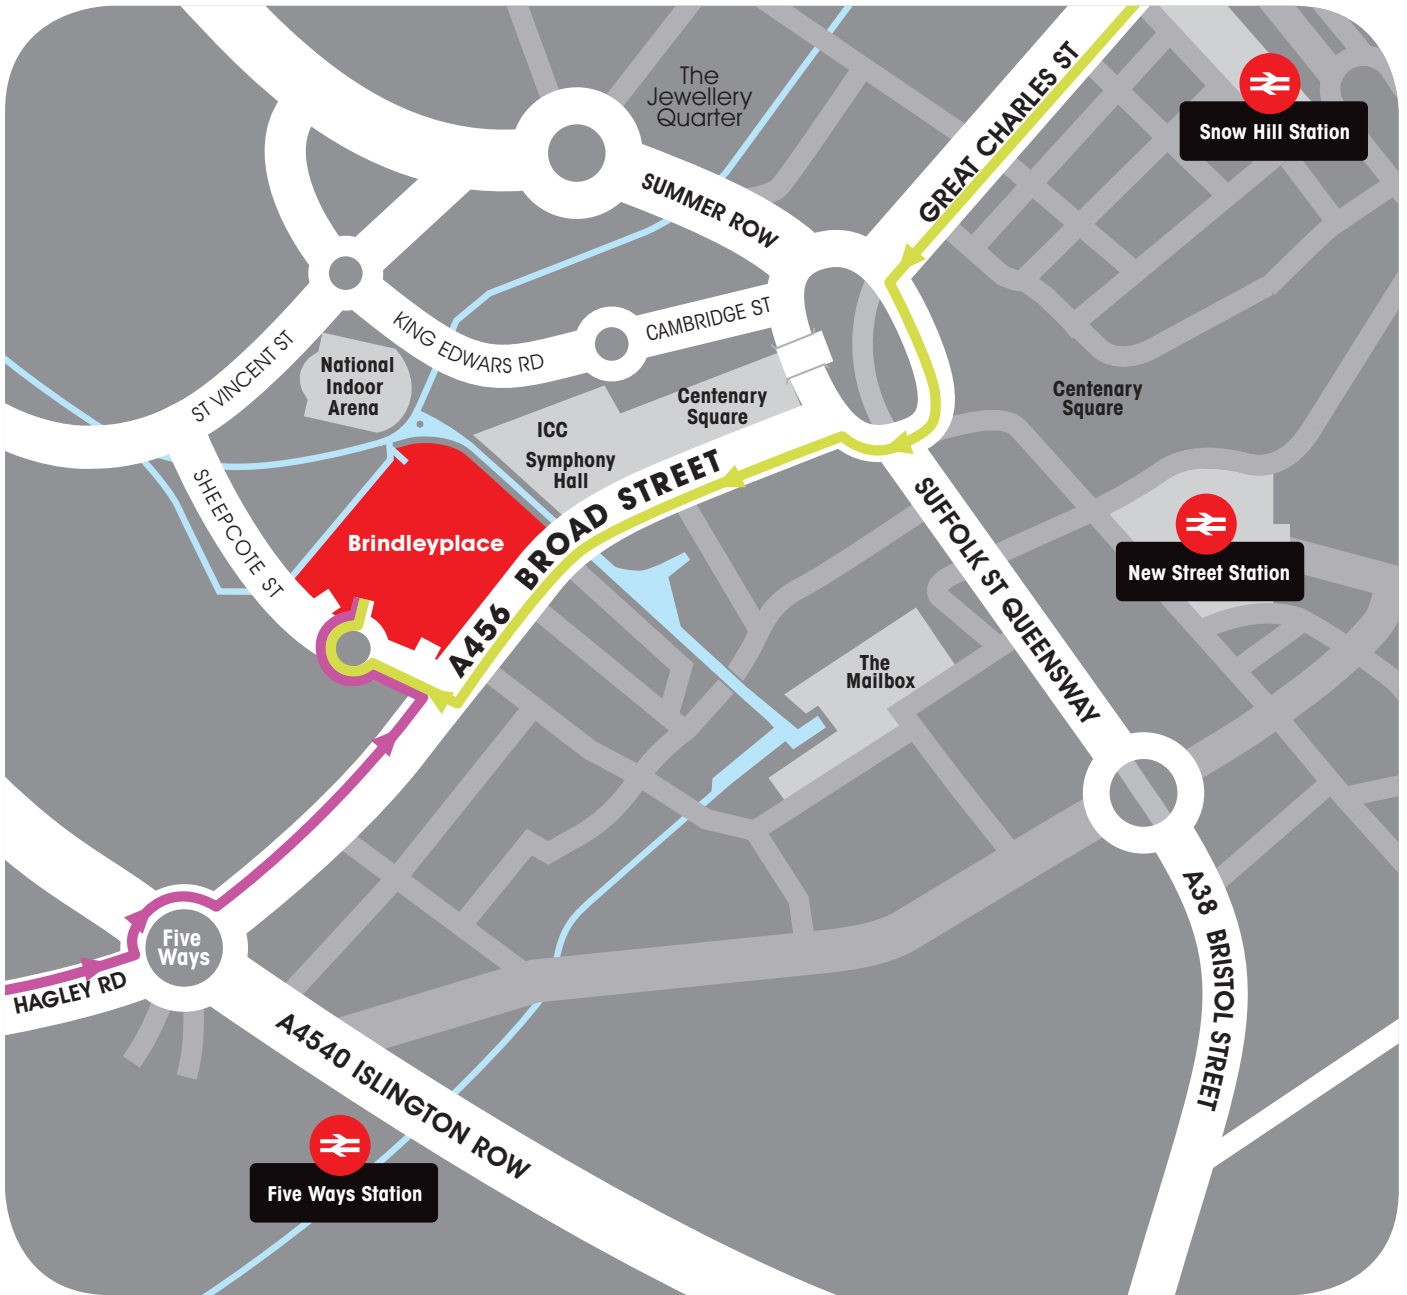

LOCATION MAP

-  Directions from A38/M6 J6
-  Directions from M5 J3
-  Canal

Sat Nav Ref: B1 2JF

brindleyplace.com

**WORK
PLAY
EAT
STAY**