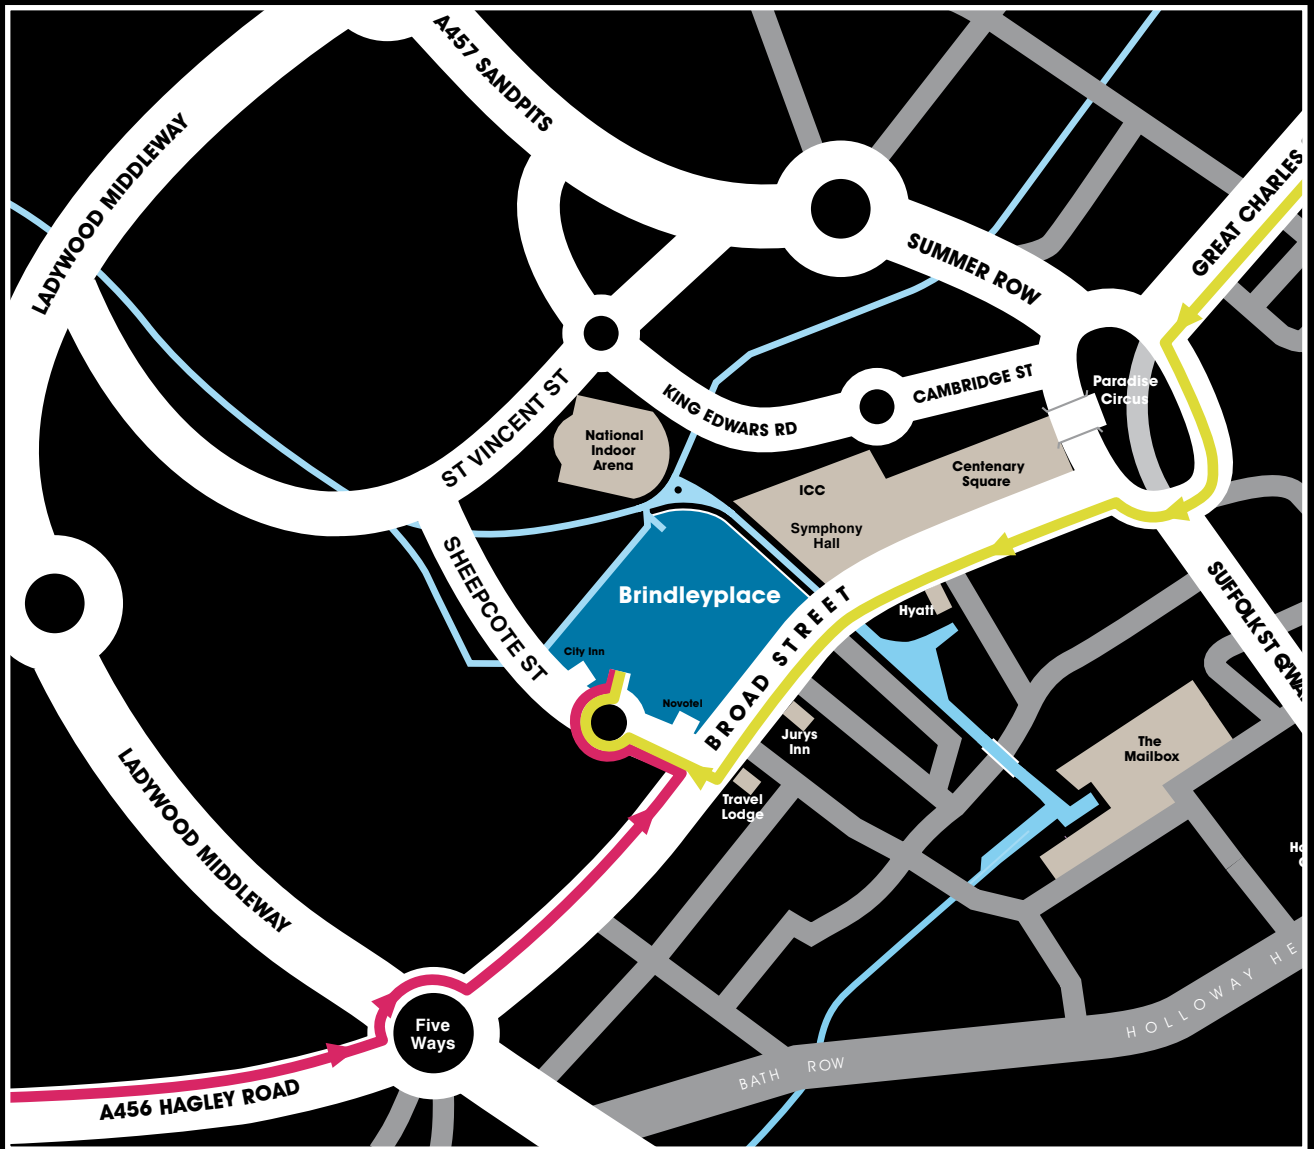

LOCATION MAP

BRINDLEYPLACE LOCATION KEY

-  Brindleyplace
 -  Directions from A38/M6 J6
 -  Directions from M5 J3
 -  Canal
- Sat Nav Ref: B1 2JF